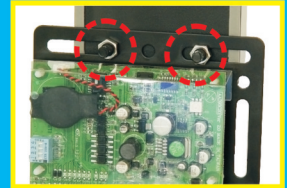

DCM 5

ID Verifier

DCM5 ID Verifier is an outstanding identity verification device verifies age, name, birth date, effective date, ID numbers and other text or numbers. It can be installed in vending or kiosk machine which provides restricted products or services to verify consumer's identity before the purchase. DCM5 ID Verifier also detects fake, altered or expired identification card to prevent illegal ID use.

Specifications

Recognition Speed

Approx. 2 sec. after swiping

Card Swiping Direction

Unidirectional card swiping on both sides

Interface

Pulse, MDB, RS232

Power Source

9~45V DC

Power Consumption

12V DC
Standby: 0.1A, 1.2W
Operation: 0.2A, 2.4W
Maximum: 0.25A, 3W
Sleep Mode: 80µA, 0.96mW

Dimension

85 x 189 x 62.5 mm/
3.35 x 7.44 x 2.46 inches

Weight

Approx. 0.82KG/ 1.81 lbs

Real Time Counter

Deviation ±8 mins/year

Environmental

Operating Temperature:
-20°C/ -4°F ~60°C/ 140°F
Storage Temperature:
-20°C/ -4°F ~60°C/ 140°F
Operating Humidity:
30%~95%RH(no condensation)
Storage Humidity :
0%~95%RH(no condensation)

Recommended Applications

Indoor/Outdoor Vending, Kiosk

Specifications are subject to change without prior notice.

International Currency Technologies

Chi Hong Building, No.24, Alley 38, Lane 91, Nei Hu Road, Sec. 1, Taipei, Taiwan

Phone : +886-2-2797-1238

Fax : +886-2-2797-1634

Email : sales@ictgroup.com.tw (Product Information)

rma@ictgroup.com.tw (Technical Service)

Website : www.ictgroup.com.tw